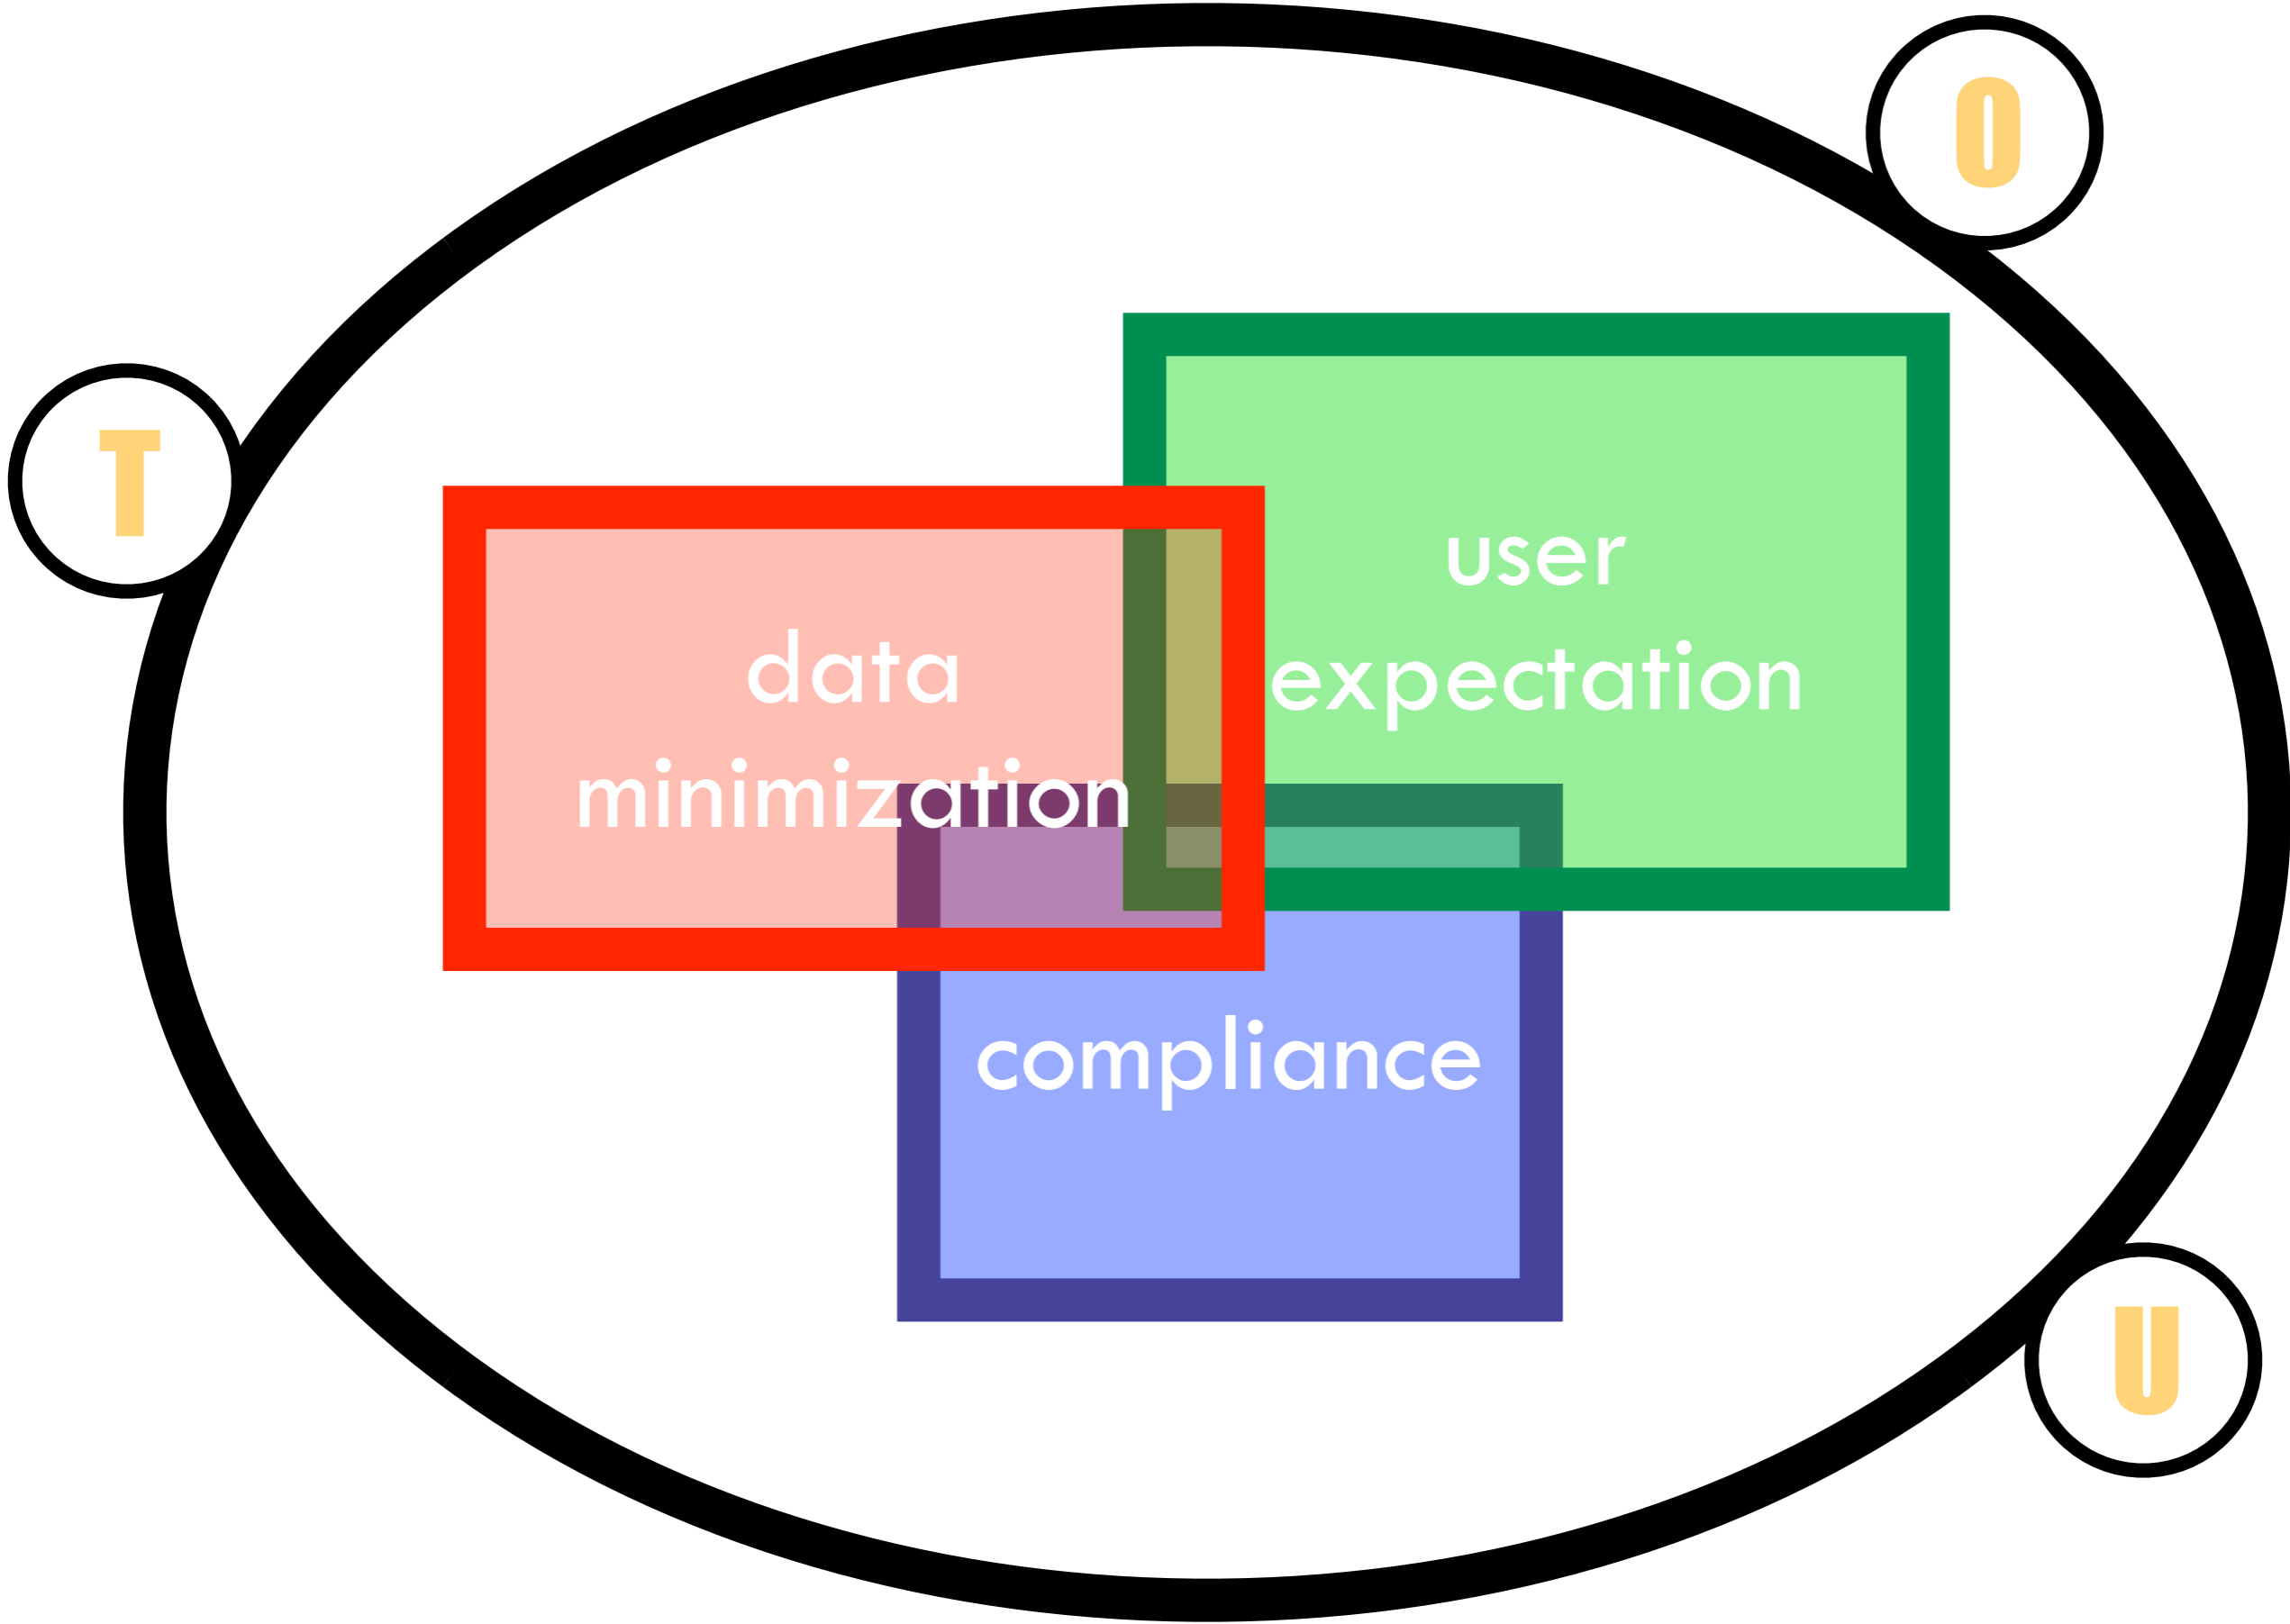

X-centric: fine tuned towards the
needs and requirements of X

T

O

U

data
minimization

TOU
data
minimization

A red rectangular box with a thick red border. At the top, three yellow letters 'T', 'O', and 'U' are each enclosed in a black circle. Below the circles, the text 'data minimization' is written in white, lowercase letters.

OTU
compliance

A blue rectangular box with a thick blue border. At the top, three yellow letters 'O', 'T', and 'U' are each enclosed in a black circle. Below the circles, the text 'compliance' is written in white, lowercase letters.

T O U
data
minimization

user
expectation
U T O

O T U
compliance

data
minimization

compliance

user
expectation

T

I

U

data
minimization

user
expectation

compliance